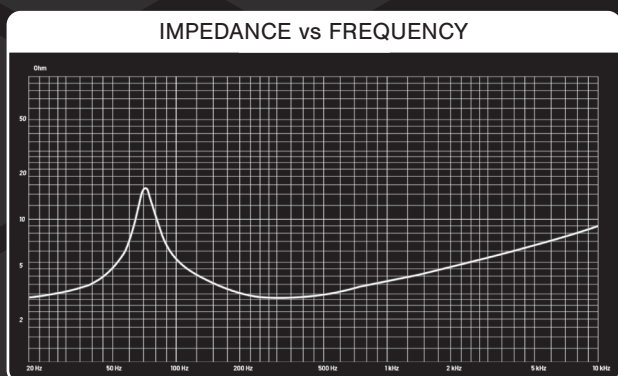

### Seat - Skoda - Volkswagen

The Cruise series brings you the DLS natural sound engineered for integration. Easy to install and the perfect upgrade from your OEM system.

- Natural and musical 2-way component set
- Optimized moving components for low distortion
- Oversized strong magnet solution
- Warm character 1" soft silk dome tweeter
- Accurate 6.5" glass fibre laminated woofer
- Audiophile 12dB crossover with Mundorf® capacitor
- Reinforced ABS basket
- High sensitivity, play more with less power
- Easy to install
- Rivet tool and accessories included

ELECTRO-ACOUSTIC PARAMETERS	
<b>Tweeter</b>	
Re	3.5 Ohm
Fs	1992 Hz
SPL	94 dB 1W/1M
<b>Woofer</b>	
Re	2.4 Ohm
Fs	68.4 dB
Mms	12.6 gr
Cms	0.427
Vas	11.6 L
Qts	0.74
Qes	0.85
Qms	6.3
Bl	3.96 T.m
SPL	88.5 dB 1W/1M
Sd	132 cm <sup>2</sup>

SPECIFICATIONS	
Tweeter	1" / 2.5mm
Woofer	6.5" / 165mm
Crossover	4.8KHz 12dB/Oct
Power RMS	100W
Power MAX	200W
Impedance	4 Ohm
Sensitivity	90 dB
Freq.range	60-25 000 Hz