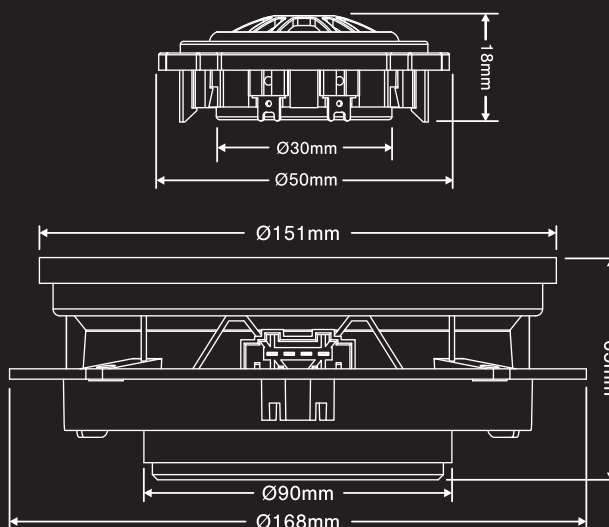

SPECIFICATIONS	
Tweeter	1" / 2.5mm
Woofer	6.5" / 165mm
Crossover	4.8KHz 12dB/Oct
Power RMS	100W
Power MAX	200W
Impedance	4 Ohm
Sensitivity	90 dB
Freq.range	60-25 000 Hz